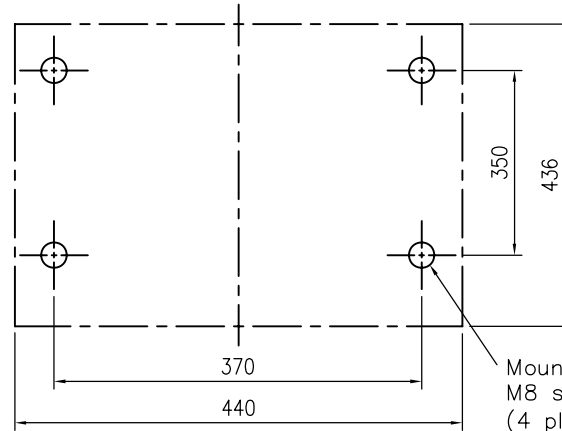

Mounting holes for
M8 screws
(4 places)

b

b

Terminal of earth

Cable holes for
Ø44XØ50(8 places)

c

c

d