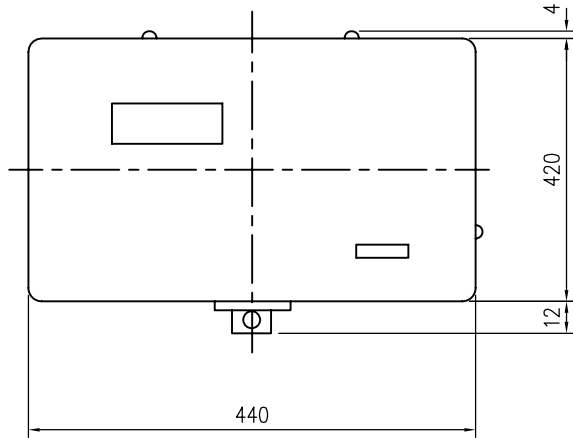

Mounting holes for
M8 screws
(4 places)

b

b

Terminal of earth

Cable holes for
Ø44XØ50(8 places)

c

c

d